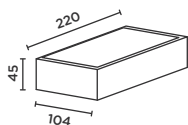

Größe in mm
size in mm

Art.-Nr.
item no.

90421-D

Farbe
colour

Edelstahl gebürstet
stainless steel brushed

Leistung
power

13,8 W/1080 lm

Lichtrichtung
light direction

IP44.de outside lighting

Marienstraße 13 . 33378 Rheda-Wiedenbrück . Germany
T +49 5242 5797-0 . F +49 5242 5797-10
welcome@IP44.de . www.IP44.de

IP44.de behält sich spätere Produktanpassungen auch ohne Ankündigung vor.
IP44.de reserves the right to product adaptations at any time, without prior notice.