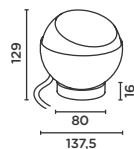

Anschluss:
1,8 m Zuleitung inkl.
Schutzkontaktstecker
und Schnurdimmer

Alu-Ring lose, Ø 80 mm

Material:
Aluminiumguss
ESG Glas klar

Schutzart:
IP20

EEK:
A+

light technology:
230V Power LED
IvyLight-technology
2700K warm white
L70/50.000 h

flood reflector symmetric
satinated glare control dot

connection:
1,8 m supply cable
incl. safety plug
and cord dimmer

aluminium ring loose, Ø 80 mm

material:
aluminium die-casting
tempered safety glass clear

protection class:
IP20

EEC:
A+

Größe in mm
size in mm

Art.-Nr. item no.	Farbe colour	Systemleistung system performance	Lichtrichtung light direction
81090-IN-AL	aluminium brushed	15 W/980 lm	
81090-IN-BL	deep black	15 W/980 lm	
81090-IN-WH	pure white	15 W/980 lm	