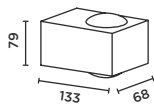

material:
aluminium die-casting
powder-coated
glass lens

protection class:
IP65

EEC:
A+

Größe in mm
size in mm

Art.-Nr. item no.	Farbe colour	Systemleistung system performance	Lichtrichtung light direction
92180-AN	anthracite RAL 7016	12 W/600 lm	
92180-SG	space grey	12 W/600 lm	
92180-BL	deep black RAL 9005	12 W/600 lm	