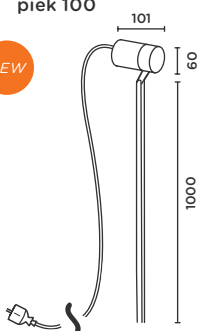

piek 100

NEW

92072-AN	anthracite RAL 7016	6 W/310 lm	
92072-CB	cool brown	6 W/310 lm	
92072-BL	deep black RAL 9005	6 W/310 lm	

Größe in mm
size in mm

+ Optional mit piek cover.
with piek cover as an option.

+ Anschluss optional mit IP44.de connect.
connection with IP44.de connect as an option.

IP44.de outside lighting
Mühlenstraße 20 . 33378 Rheda-Wiedenbrück . Germany
T +49 5242 5797-0 . F +49 5242 5797-10
welcome@IP44.de . www.IP44.de

IP44.de behält sich spätere Produktanpassungen auch ohne Ankündigung vor.
IP44.de reserves the right to product adaptations at any time, without prior notice.