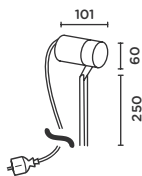

piek

für unbefestigte Beet- und Grünflächen

for unpaved beds and greens

Lichttechnik:
230V Power LED
3000K warmweiß
L70/50.000 h

Flood Reflektor symmetrisch

dimmbar

Anschluss:
5 m Zuleitung
(H05RN-F 3G0,75) inkl.
Schutzkontaktstecker
anschlussfertig

ortsveränderlich

Material:
Kopf: Aluminiumguss
pulverbeschichtet
Stab: Edelstahl
pulverbeschichtet
Klarglas

Schutzart:
IP65

EEK:

light technology:
230V Power LED
3000K warm white
L70/50.000 h

flood reflector symmetric

dimnable

connection:
5 m supply cable
(H05RN-F 3G0,75)
incl. safety plug ready
to connect

movable

material:
head: aluminium die-casting
powder-coated
pole: stainless steel
powder-coated
clear glass

protection class:
IP65

EEC:

piek 25

NEW

Art.-Nr. item no.	Farbe colour	Systemleistung system performance	Lichtrichtung light direction
92071-AN	anthracite RAL 7016	6 W/310 lm	
92071-CB	cool brown	6 W/310 lm	
92071-BL	deep black RAL 9005	6 W/310 lm