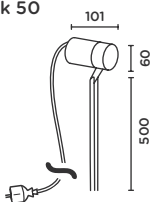

piek 50

92070-AN	anthracite RAL 7016	6 W/310 lm	
92070-CB	cool brown	6 W/310 lm	
92070-BL	deep black RAL 9005	6 W/310 lm