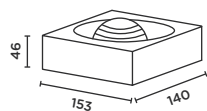

installation:  
1 x cable entry point;  
connection terminal  
3 x 2,5 mm<sup>2</sup>

material:  
aluminium die-casting  
powder-coated  
safety glass satined

protection class:  
IP65

**EEC:**

Größe in mm  
size in mm

Art.-Nr. item no.	Farbe colour	Systemleistung system performance	Lichtrichtung light direction
91120-AN	anthracite RAL 7016	6 W/320 lm	
91120-CB	cool brown	6 W/320 lm	
91120-SG	space grey	6 W/320 lm	
91120-WH	pure white RAL 9016	6 W/320 lm	
91120-BL	deep black RAL 9005	6 W/320 lm	