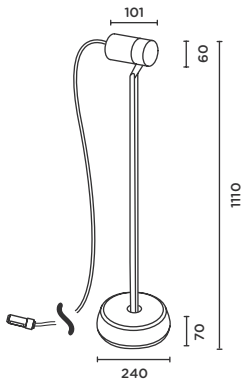

Lichttechnik:
230V Power LED
3000K warmweiß
L70/50.000 h

Flood Reflektor symmetrisch

dimmbar

Anschluss:
5 m Zuleitung
(H05RN-F 3G0,75)
inkl. IP44 connect Stecker

ortsveränderlich

Material:
Kopf: Aluminiumguss
pulverbeschichtet
Stab: Edelstahl
pulverbeschichtet
Fuß: Eisenguss
pulverbeschichtet
Klarglas

Schutzart:
IP65

EEK:

light technology:
230V Power LED
3000K warm white
L70/50.000 h

flood reflector symmetric

dimmable

connection:
5 m supply cable
(H05RN-F 3G0,75)
incl. IP44.de connect plug

movable

material:
head: aluminium die-casting
powder-coated
pole: stainless steel
powder-coated
base: iron casting
powder-coated
clear glass

protection class:
IP65

EEC:

Art.-Nr. item no.	Farbe colour	Systemleistung system performance	Lichtrichtung light direction
92075-AN-CO	anthracite RAL 7016	6 W/310 lm	
92075-CB-CO	cool brown	6 W/310 lm	
92075-BL-CO	deep black RAL 9005	6 W/310 lm	

piek lettura controller connect

Lichttechnik:
230V Power LED
3000K warmweiß
L70/50.000 h

Flood Reflektor symmetrisch

dimmbar

Anschluss:
5 m Zuleitung
(H05RN-F 3G0,75)
inkl. IP44 connect Stecker

ortsveränderlich

Material:
Kopf: Aluminiumguss
pulverbeschichtet
Stab: Edelstahl
pulverbeschichtet
Fuß: Eisenguss
pulverbeschichtet
Klarglas

Schutzart:
IP65

EEK:

light technology:
230V Power LED
3000K warm white
L70/50.000 h

flood reflector symmetric

dimmable

connection:
5 m supply cable
(H05RN-F 3G0,75)
incl. IP44.de connect plug

movable

material:
head: aluminium die-casting powder-coated
pole: stainless steel powder-coated
base: iron casting powder-coated
clear glass

protection class:
IP65

EEC: