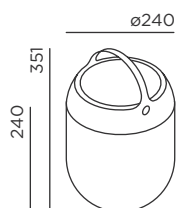

aqu M

Farbe
colour

Art.-Nr.
item no.

Systemleistung
system performance

	true gold	91911-TG	1,5 W/75 lm
	bright bronze	91911-BB	1,5 W/75 lm
	pearl white	91911-PW	1,5 W/75 lm
	jet black	91911-JB	1,5 W/75 lm

Größe in mm
size in mm

Zubehör
accessory

Artikel
article

Art.-Nr.
item no.

USB-Ladegerät
USB-charger

55920

IP44.de outside lighting

Mühlenstraße 20 . 33378 Rheda-Wiedenbrück . Germany
T +49 5242 5797-0 . F +49 5242 5797-10
welcome@IP44.de . www.IP44.de

IP44.de behält sich spätere Produktanpassungen auch ohne Ankündigung vor.
IP44.de reserves the right to product adaptations at any time, without prior notice.