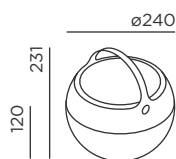

3-step-dimming

alternative power source:
1,2m USB-C-cable included

material:
mouth-blown crystal glass
aluminium die-casting
powder-coated

protection class:
IP65

EEC:

light direction:

aqu S

Farbe
colour