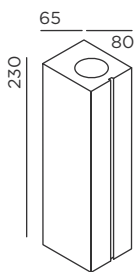

cut Design: IP44.de

Lichttechnik:
230V Power LED
2700K + 3000K
L70/50.000 h

dimmbar

Installation:
2 x Kabeleinführung;
Anschlussklemme
3 x 1,5 mm²

Material:
Aluminiumguss
pulverbeschichtet
Sicherheitsglas klar

Schutzart:
IP65

EEK:

Lichtrichtung:

light technology:
230V Power LED
2700K + 3000K
L70/50.000 h

dimmable

installation:
2 x cable entry point;
connection terminal
3 x 1,5 mm²

material:
aluminium die-casting
powder-coated
safety glass clear

protection class:
IP65

EEC:

light direction:

Größe in mm
size in mm

| Farbe colour | 2700K ab from Q4/21 | | 3000K | |
|------------------------|----------------------|-----------------------------------|----------------------|-----------------------------------|
| | Art.-Nr. item no. | Systemleistung system perform. | Art.-Nr. item no. | Systemleistung system perform. |
| anthracite RAL 7016 | 91191-27-AN | 16W/996 lm | 91191-AN | 16 W/1078 lm |
| cool brown | 91191-27-CB | 16W/996 lm | 91191-CB | 16 W/1078 lm |
| space grey | 91191-27-SG | 16W/996 lm | 91191-SG | 16 W/1078 lm |
| pure white RAL 9016 | 91191-27-WH | 16W/996 lm | 91191-WH | 16 W/1078 lm |
| deep black RAL 9005 | 91191-27-BL | 16W/996 lm | 91191-BL | 16 W/1078 lm |