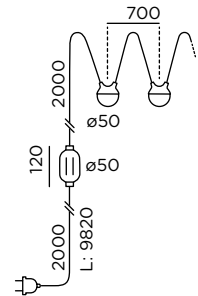

cherry bubbls plug Design: Klaus Nolting

cherry bubbbs plug

Technische Daten:

230V LED
2700K
L70/50.000 h
7 Leuchtkörper

dimmbar

Zuleitung:

2 m Lichterkette (H05RN-F 2x0,5 mm²) + 2 m Driver (05RN8-F 3G1,0 mm²) inkl. Schutzkontaktstecker anschlussfertig

230V LED
2700K
L70/50.000 h
7 luminaire bodies

dimmable

supply cable:

2 m light chain (H05RN-F 2x0,5 mm²) + 2 m driver (05RN8-F 3G1,0 mm²) incl. safety plug ready to connect

for hanging

material: silicone + smoke-coloured glass

protection class:

light chain: IP65 . driver: IP67 . plug: IP44

This product contains a light source of energy efficiency class E

light direction:

Farbe
colour

black

Art.-Nr.
item no.

93852

Material
material
Stahl pulverbeschichtet
steel powder-coated

empfohlene Tischbreite 2 - 4,5 m . Tischplattenstärke max. 50 mm
recommended table width 2 - 4,5 m . table top thickness max. 50 mm

Größe in mm
size in mm