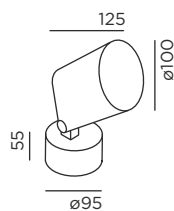

Material:
Kopf: Aluminiumguss
pulverbeschichtet
Konsole: Edelstahl
pulverbeschichtet
Sicherheitsglas klar

Schutzart:
IP65

Lichtrichtung:

light technology:
230V Power LED
2700K
L70/50.000 h

reflector: flood

dimmbare

installation:
2x cable entry point;
connection terminal
3x 1,5 mm²

assembly:
on site foundation or
solid ground

material:
head: aluminium die-casting
powder-coated
bracket: stainless steel
powder-coated
safety glass clear

protection class:
IP65

light direction:

Größe in mm
size in mm

Farbe
colour

anthracite
RAL 7016

cool brown

deep black
RAL 9005

Art.-Nr.
item no.