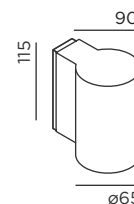

Schutzart: IP65

Dieses Produkt enthält eine Lichtquelle der Energieeffizienzklasse G

Lichtrichtung:

light technology:
230V Power LED
2700K
L70/50.000 h

reflector: flood

dimmable via trailing edge dimmer

installation:
1x cable entry point; connection terminal 3x 1,5 mm²

material:
aluminium die-casting powder-coated
+ safety glass clear

protection class: IP65

This product contains a light source of energy efficiency class G

light direction:

| Farbe colour | Art.-Nr. item no. | Systemleistung system performance |
|--|----------------------|--------------------------------------|
|  anthracite RAL 7016 | 92272-AN | 8 W/453 lm |
|  cool brown | 92272-CB | 8 W/453 lm |
|  space grey | 92272-SG | 8 W/453 lm |
|  pure white RAL 9016 | 92272-WH | 8 W/453 lm |
|  deep black RAL 9005 | 92272-BL | 8 W/453 lm |