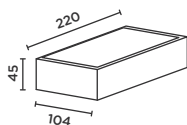

Größe in mm
size in mm

Art.-Nr.
item no.

90421

Farbe
colour

Edelstahl gebürstet
stainless steel brushed

Leistung
power

13,8 W/1080 lm

Lichtrichtung
light direction

IP44.de outside lighting

Marienstraße 13 . 33378 Rheda-Wiedenbrück . Germany
T +49 5242 5797-0 . F +49 5242 5797-10
welcome@IP44.de . www.IP44.de

IP44.de behält sich spätere Produktanpassungen auch ohne Ankündigung vor.
IP44.de reserves the right to product adaptations at any time, without prior notice.