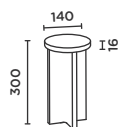

Material:
Aluminiumguss

Schutzart:
IP65

EEK:

light technology:
230V Power LED
IvyLight-technology
3000K warm white
L70/50.000 h

dimmable

installation:
connection terminal
3 x 2,5 mm²

assembly:
on site foundation or
solid ground

material:
aluminium die-casting

protection class:
IP65

EEC:

Größe in mm
size in mm

Art.-Nr. item no.	Farbe colour	Leistung power	Lichtrichtung light direction
91005-AN	 anthracite RAL 7016	12 W/660 lm	
91005-CB	 cool brown	12 W/660 lm	