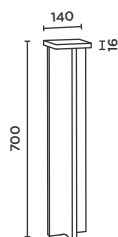

Material:
Aluminiumguss

Schutzart:
IP65

EEK:

light technology:
230V Power LED
IvyLight-technology
3000K warm white
L70/50.000 h

dimmbare

installation:
connection terminal
3 x 2,5 mm²

assembly:
on site foundation or
solid ground

material:
aluminium die-casting

protection class:
IP65

EEC:

Größe in mm
size in mm

Art.-Nr. item no.	Farbe colour	Leistung power	Lichtrichtung light direction
91001-AN	 anthracite RAL 7016	12 W/660 lm	
91001-CB	 cool brown	12 W/660 lm	