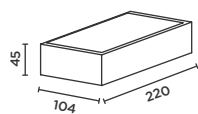

protection class:
IP55

EEC:

Größe in mm
size in mm

Art.-Nr.
item no.

90421-D

Farbe
colour

 stainless steel

Systemleistung
system performance