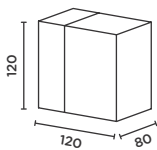

Größe in mm
size in mm

Art.-Nr.
item no.

90280

Farbe
colour

stainless steel

Systemleistung
system performance

8 W/600 lm

Lichtrichtung
light direction